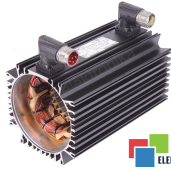

MCA13I34-RS0B0-Z0D0-STBF10N-R0SU LENZE STATOR

Used LENZE MCA13I34-RS0B0-Z0D0-STBF10N-R0SU STATOR
 Tested and cleaned.
 24 months guarantee
 Dedicated courier
 Delivery across Europe even in 24h

TECHNICAL DATA